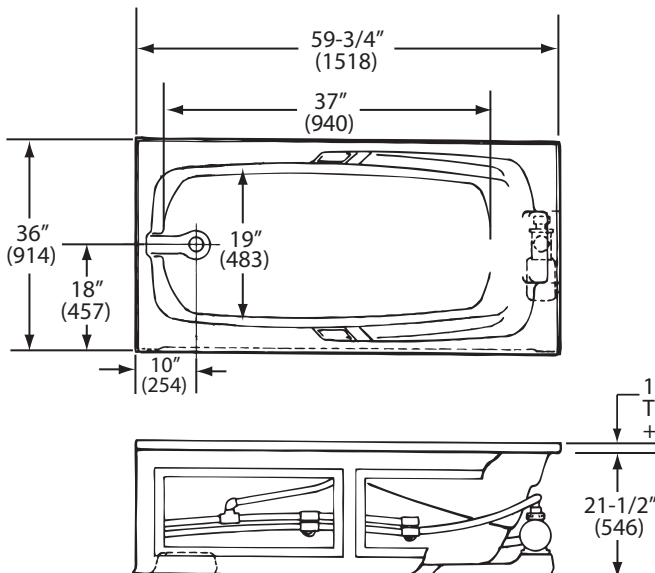

Marco 3660IS Whirlpool

LUXURY SERIES

HIGH GLOSS ACRYLIC

Marco 3660IS Whirlpool (015-0448) Shown with Optional Metallic Trim. Bath waste not included.

All components are UL listed and approved.
 Electrical Specifications: 115V, 20 AMP, GFCI Protected Circuit. Additional identical circuit required with installed heater. If optional electronic on/off is installed, a 120VAC, 20 AMP, GFCI dedicated circuit is required.

Water Capacity to Overflow: 58 gal.

- 59-3/4" (1518 mm) Length, 36" (914 mm) Width, 21-1/2" (546 mm) Height - 200 lbs., Cubes 37
- Six Jetted Multi-Directional Whirlpool System
- Rectangular Unit with Integral Arm Rests
- Integral Apron/Skirt with Removable Access Panel
- Integral Tiling Flange
- 14" Pillow included for Bathing Comfort
- 2HP Pump Motor 1 phase, 115V, 60HZ, 3450 RPM
- Pre-Leveled FRP Base for Ease of Installation
- Dual Air Volume Controls
- Safety Suction Fitting
- Trim and Jets Removable and Top Rack Dishwasher Safe
- Optional Inline Heater Available
- Water Capacity at Operating Level - 44 Gallons
- Weight - Empty 135 lbs., with Water 502 lbs.

FAUCETS ARE NOT INCLUDED. ALL FIXTURE DIMENSIONS ARE NOMINAL AND MAY VARY WITHIN THE RANGE OF TOLERANCES ESTABLISHED BY ASME/ANSI STANDARDS, Z124.1. ALL MEASUREMENTS SHOWN ARE SUBJECT TO CHANGE OR CANCELLATION.